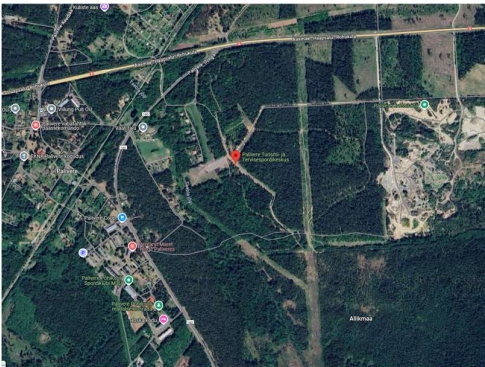

SPORTING BALTIC Open/Estonian CH 2025

- Date:** 05.-06. July 2025
- Time:** Saturday 09:30, Sunday 09.00
- Information about the training sessions will be published later on the EJSL website.
- Place:** Palivere Tourism & Sports Centre, 90814 Palivere, Läänemaa, Estonia
Coordinates 58.9682206, 23.9027524
- Distsipline:** The competition will be held in accordance with FITASC Sporting rules. Individual and team competition. For the Estonian Championship it is obligatory to have an EJSL shooting licence.
- Clays:** 200
- Classes:** **Juniors** (01.01.2005-31.12.2012)
Ladies
Seniors (01.01.1960-31.12.1969)
Veterans (01.01.1953-31.12.1959)
Masters (before 01.01.1953)
- OPEN teams:** 3 shooters
- Entry fee:** Man, Lad, Sen, Vet, Mas 150€
Jun 80€
OPEN teams 25€
- Overall places:** 144
Morning 72
Afternoon 72
- Registration:** Open until 03.07.2025
Registration is on the EJSL website www.ejssl.ee
- Awarding:** In the OPEN competition, the three best shooters in each class will be awarded with prizes provided by the organiser and sponsors.
In category OPEN Teams will awarded 3 best teams

LOCATION

Koordinaadid: [58.9682206,23.9027524](https://www.google.com/maps/place/58.9682206,23.9027524)

[ACCOMMODATION](#)